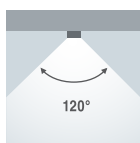

### Specification

Model no.	Power	Color	Lumen	Power Factor	Input Voltage	Life Span
1 LWB030009WA01.T-Bxx	9W	2700K 6500K	670lm 730lm	≥0.9	AC100-240V	>30,000hrs
2 LWB060018WA01.T-Bxx	18W	2700K 6500K	1350lm 1450lm			
3 LWB120036WA01.T-Bxx	36W	2700K 6500K	2700lm 2900lm			
4 LWB150045WA01.T-Bxx	45W	2700K 6500K	3200lm 3500lm			