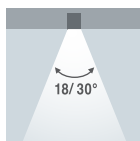

Product Features

- ◆ Two beam angle available for different applications
- ◆ 360° rotatable design
- ◆ Suitable for feature wall or products highlight

Specification

Model no.	Power	Color	Lumen	Input Voltage	Life Span
LEC008020WA01.C-X	20W	3000K-6000K	1400lm-1500lm	AC100-240V	>30,000hrs
LEC008030WA01.C-X	30W	3000K-6000K	2100lm-2250lm		