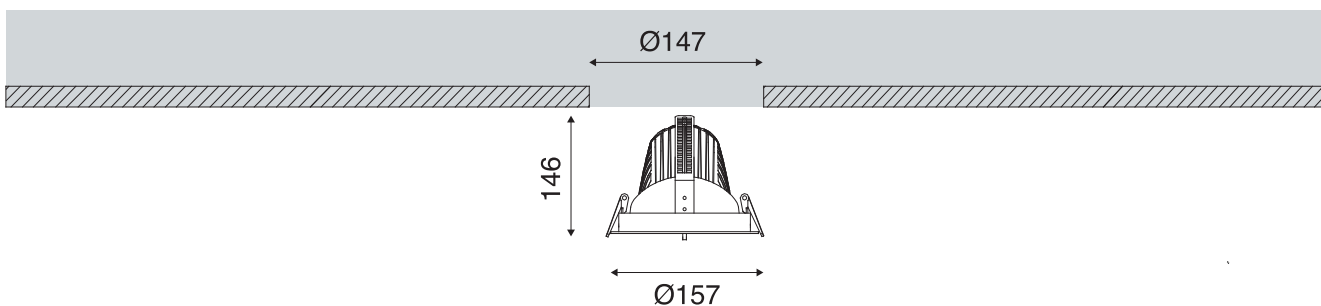

Dimension (Unit:mm)