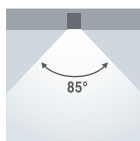

### Product Features

- ◆ Wide Beam Angle
- ◆ Rectangular shape suitable for feature wall highlight