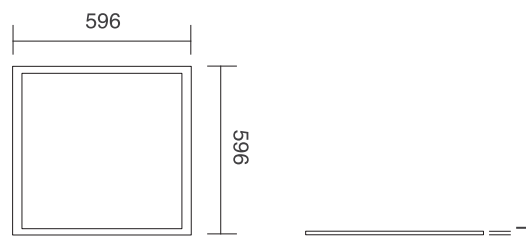

Product Features

- ◆ LED sidelight technology for even light distribution for entire surface
- ◆ Ultra slim fit for limited installation depth
- ◆ Adopting Mitsubishi light guide plate
- ◆ Dimmable as option
- ◆ Suitable for office, school, showroom, etc.

Specification

Model no.	Power	Color	Lumen	Input Voltage	Life Span
LPL606040WE02.T-BXXC	40W	3000K 6000K	4200lm 4600lm	AC200-240V	>30,000hrs

Warranty Period : 3 Years

Dimension (Unit:mm)