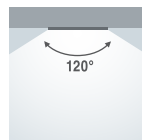

Product Features

- ◆ LED sidelight technology for even light distribution for entire surface
- ◆ Ultra slim fit for limited installation depth
- ◆ Adopting Mitsubishi light guide plate
- ◆ Dimmable as option
- ◆ Suitable for office, school, showroom, etc.

Specification

Model no.	Power	Color	Lumen	Input Voltage	Life Span
LPL606040WE02.T-BXXC	40W	3000K 6000K	4200lm 4600lm	AC200-240V	>30,000hrs

Warranty Period : 3 Years

Dimension (Unit:mm)