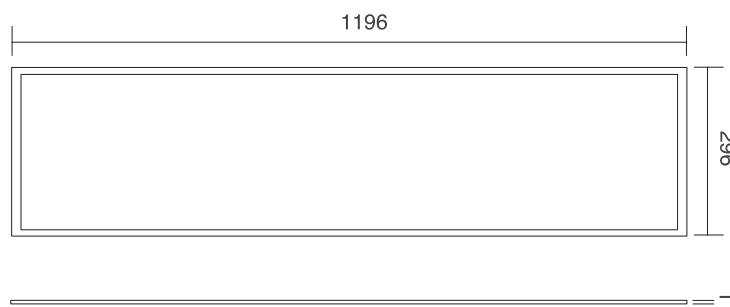

### Product Features

- ◆ LED sidelight technology for even light distribution for entire surface
- ◆ Ultra slim fit for limited installation depth
- ◆ Adopting Mitsubishi light guide plate
- ◆ Dimmable as option
- ◆ Suitable for office, school, showroom, etc.

### Specification

Model no.	Power	Color	Lumen	Input Voltage	Life Span
LPL123040WE02.T-BXXA	40W	3000K 6000K	4200lm 4600lm	AC200-240V	>30,000hrs

Warranty Period : 3 Years

Dimension (Unit:mm)