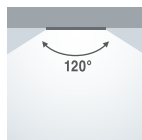

### Product Features

- ◆ LED sidelight technology for even light distribution for entire surface
- ◆ Ultra slim fit for limited installation depth
- ◆ Adopting Mitsubishi light guide plate
- ◆ Dimmable as option
- ◆ Suitable for office, school, showroom, etc.