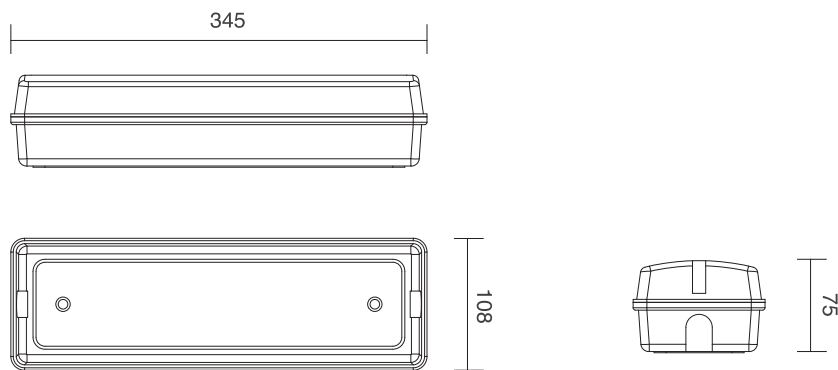

### Product Features

- ◆ Emergency tri-proof LED light, better performance on Waterproof, Dustproof and Shockproof
- ◆ IP65 with fire-proof 94V0 level housing
- ◆ Emergency led light with built-in battery
- ◆ Over 3 hours emergency lighting after sudden blackout

### Specification

Model no.	Power	Color	Lumen	Power Factor	Input Voltage	Life Span
LEM350005WA01.T-AXX	5W	2700K 6000K	300lm	≥0.5	AC220-240V	>30,000hrs

Warranty Period : 3 Years

Dimension (Unit:mm)