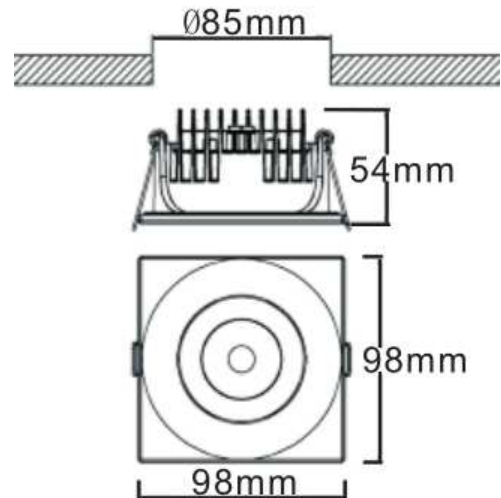

Item No.:R01506

Product characteristics:

Picture:

Dimensional:

Power	10W			Input	AC100-240V 50/60Hz		
CRI	≥ 80			Lifespan	50,000hrs		
CCT	2700K/3000K/4000K			Lumen	800lm		
	SDCM\leq3steps						
Beam angle	24° /38° /45°			Power factor	≥ 0.9		
Output	37V 250mA/18V 500mA			Power Eff.	85%		
Materials	ADC12			IP rating	IP65		
Dimension	98*98*54			Cut-out	ϕ 85		
Finish (color)	Black / white			Lamp class	Class III		
Working Temp.	-10°C~45°C			Storage Temp.	-10°C~65°C		
Certificate	RoHS	CE					
Light source	CREE CXA1507						
Inner Package				Outer package			
Qty.	1pcs	NW		Qty.	36PCS	NW	
L*W*H(mm)=L130*W110*H100MM				L*W*H(mm)=455*405*320mm			

Technical parameter:

Light distribution curve

Vertical beam angle(50%): 24.1 Horizontal beam angle(50%): 24.2