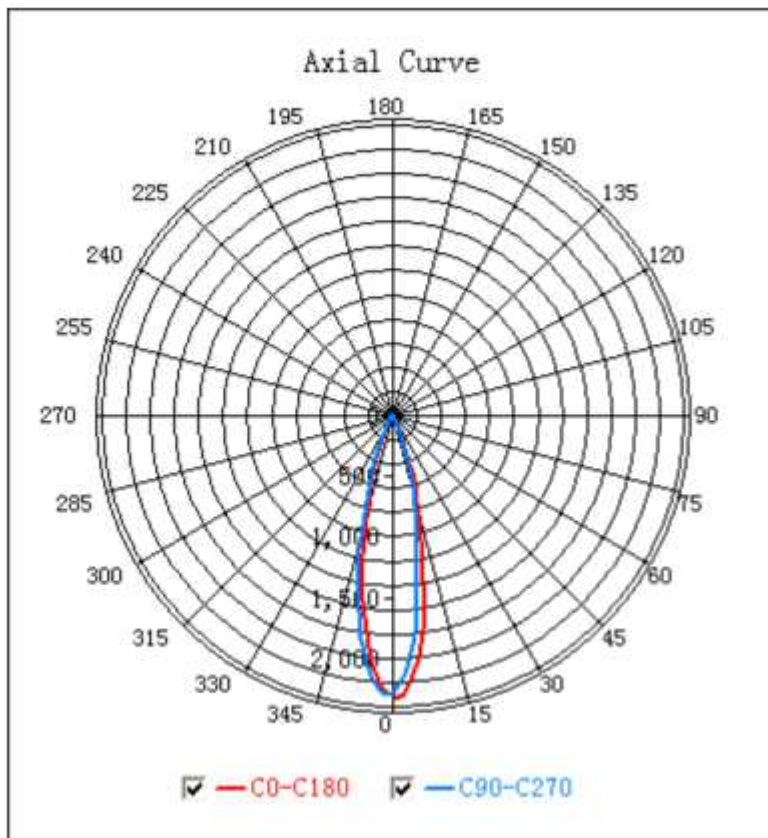

Item No.:R01506

Product characteristics:

Picture:

Dimensional:

Power	10W			Input	AC100-240V 50/60Hz		
CRI	≥ 80			Lifespan	50,000hrs		
CCT	2700K/3000K/4000K			Lumen	800lm		
	SDCM\leq3steps						
Beam angle	24° /38° /45°			Power factor	≥ 0.9		
Output	37V 250mA/18V 500mA			Power Eff.	85%		
Materials	ADC12			IP rating	IP65		
Dimension	98*98*54			Cut-out	ϕ 85		
Finish (color)	Black / white			Lamp class	Class III		
Working Temp.	-10°C~45°C			Storage Temp.	-10°C~65°C		
Certificate	RoHS	CE					
Light source	CREE CXA1507						
Inner Package				Outer package			
Qty.	1pcs	NW		Qty.	36PCS	NW	
L*W*H(mm)=L130*W110*H100MM				L*W*H(mm)=455*405*320mm			

Technical parameter:

Light distribution curve

Vertical beam angle(50%): 24.1 Horizontal beam angle(50%): 24.2