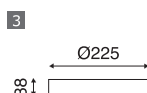

Dimension (Unit:mm)