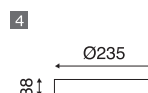

Dimension (Unit:mm)