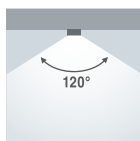

SCOR

Product Features

- ◆ LED sidelight technology for even light distribution for entire surface
- ◆ Ultra slim fit for limited installation depth
- ◆ Various sizes available for different applications