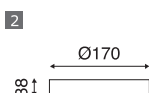

Dimension (Unit:mm)