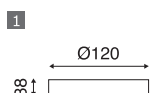

Dimension (Unit:mm)