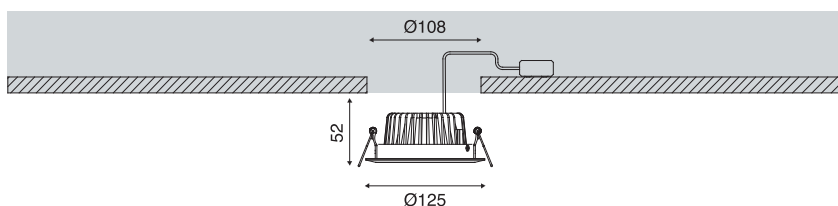

### Product Features

- ◆ COB technology for even light distribution
- ◆ Slim recess mounted design suitable for low ceiling
- ◆ Low glare design with high uniformity

### Specification

Model no.	Power	Color	Lumen	Input Voltage	Life Span
LEC013010WA01.C-X	10W	3000K 6000K	550lm 650lm	AC100-240V	>30,000hrs
LEC013015WA01.C-X	15W	3000K 6000K	900lm 1050lm		

Warranty Period : 3 Years